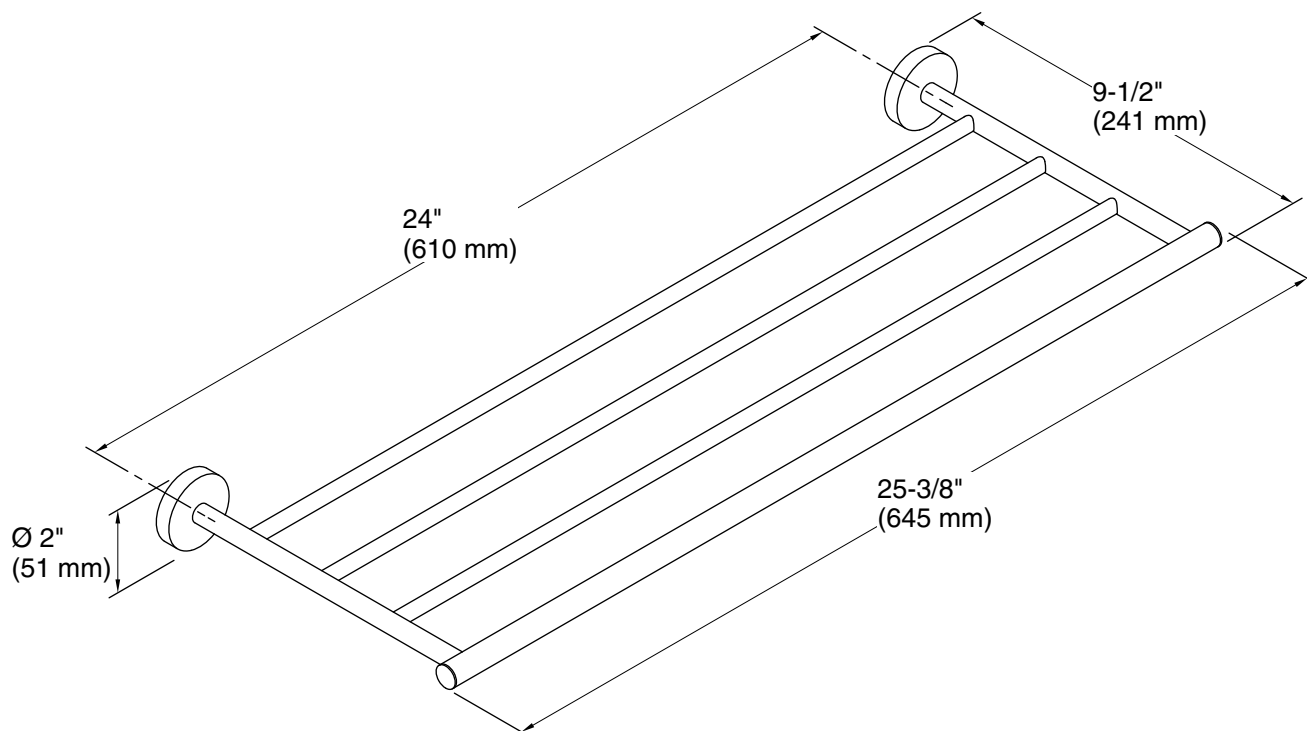

## Technical Information

All product dimensions are nominal.

Installation Type: Wall-mount

Material: Zinc